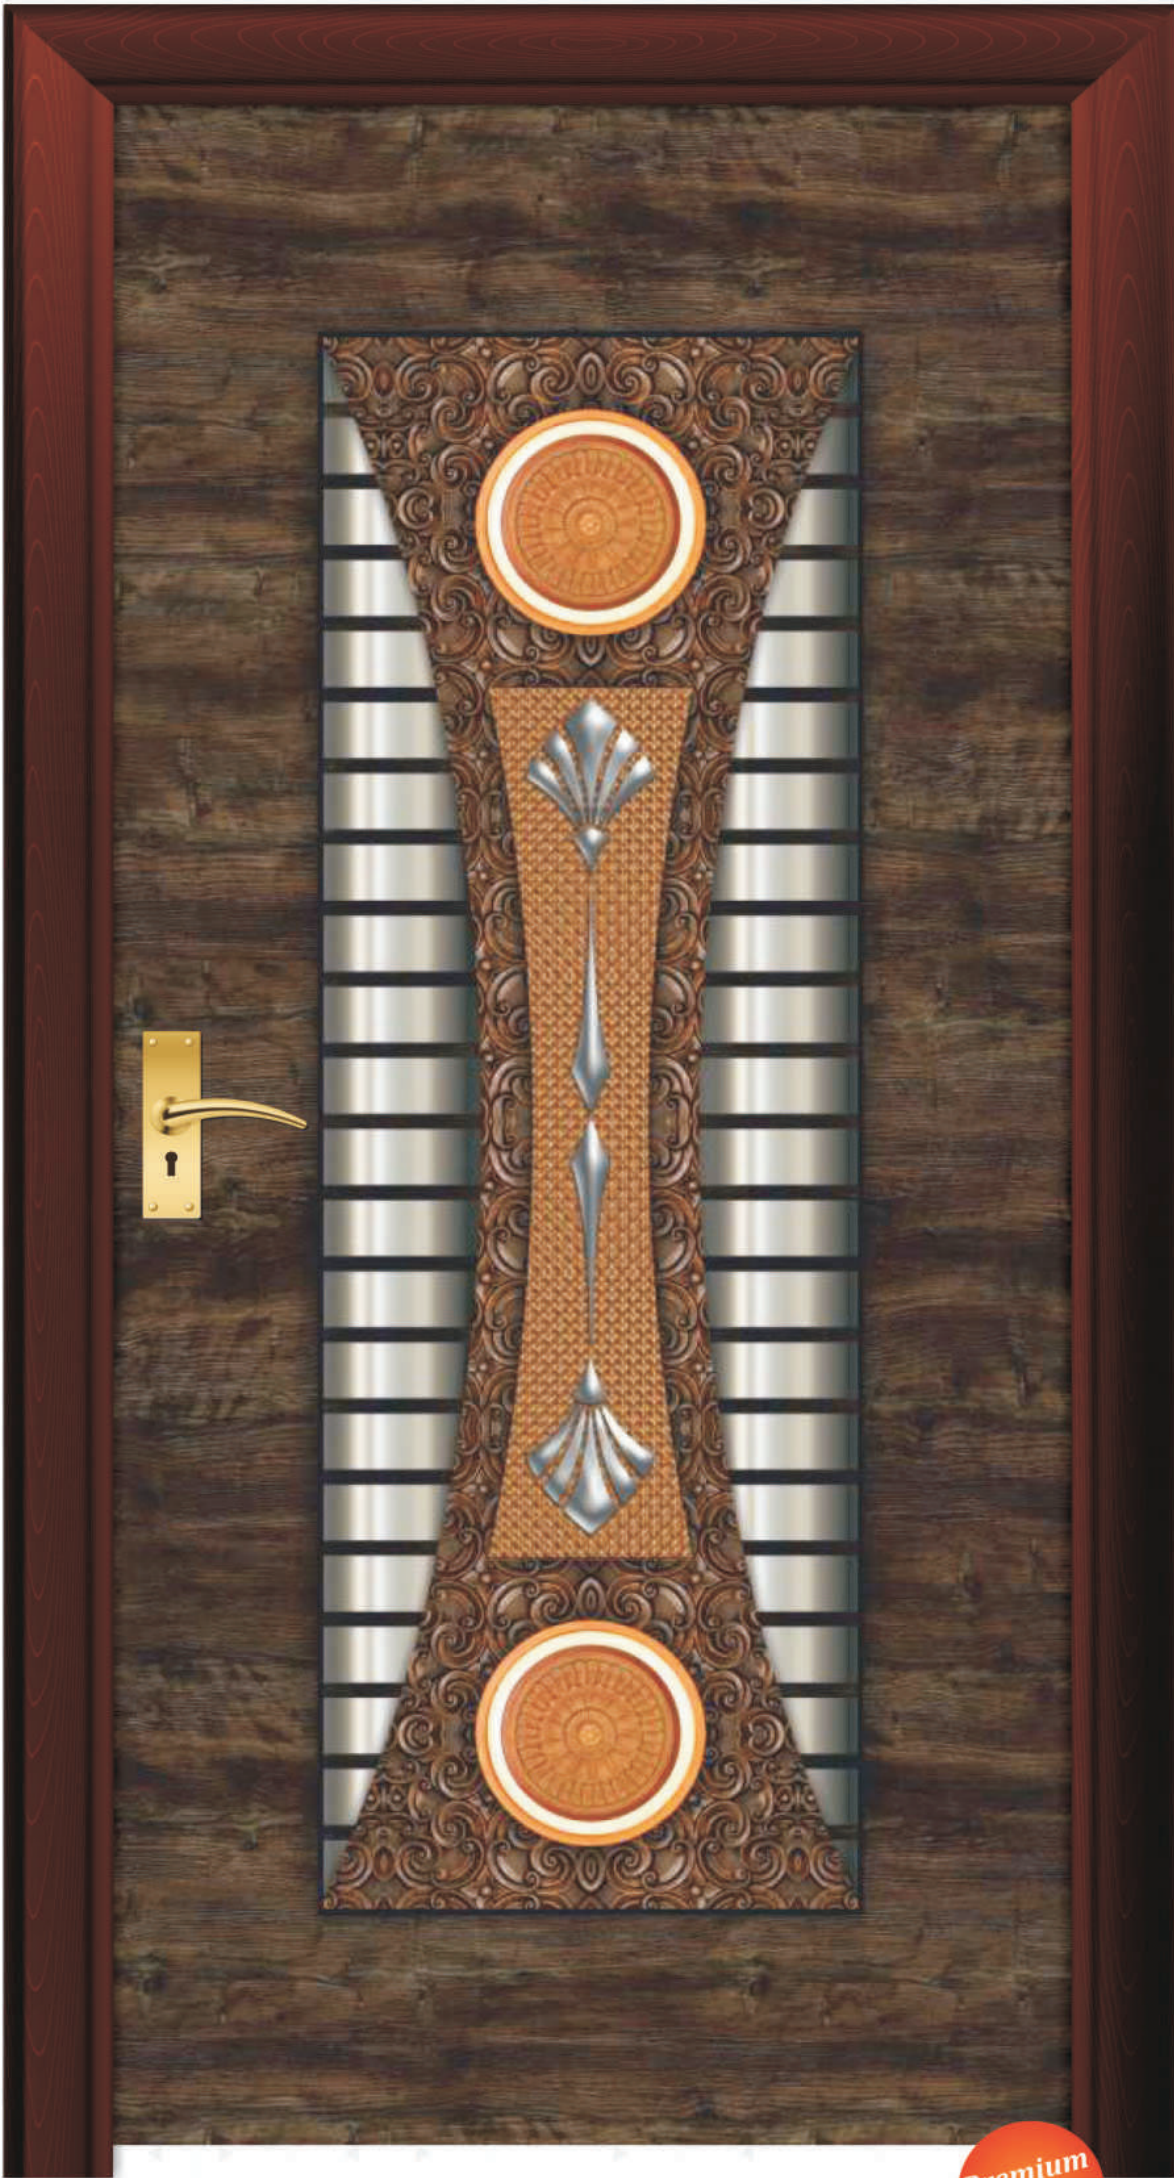

HD 13
SIZE AVAILABLE : 7x3.25 | 7x3 | 8x4

Premium Range

- RESIDENCE
- OFFICE
- COMMERCIAL
- HOTEL