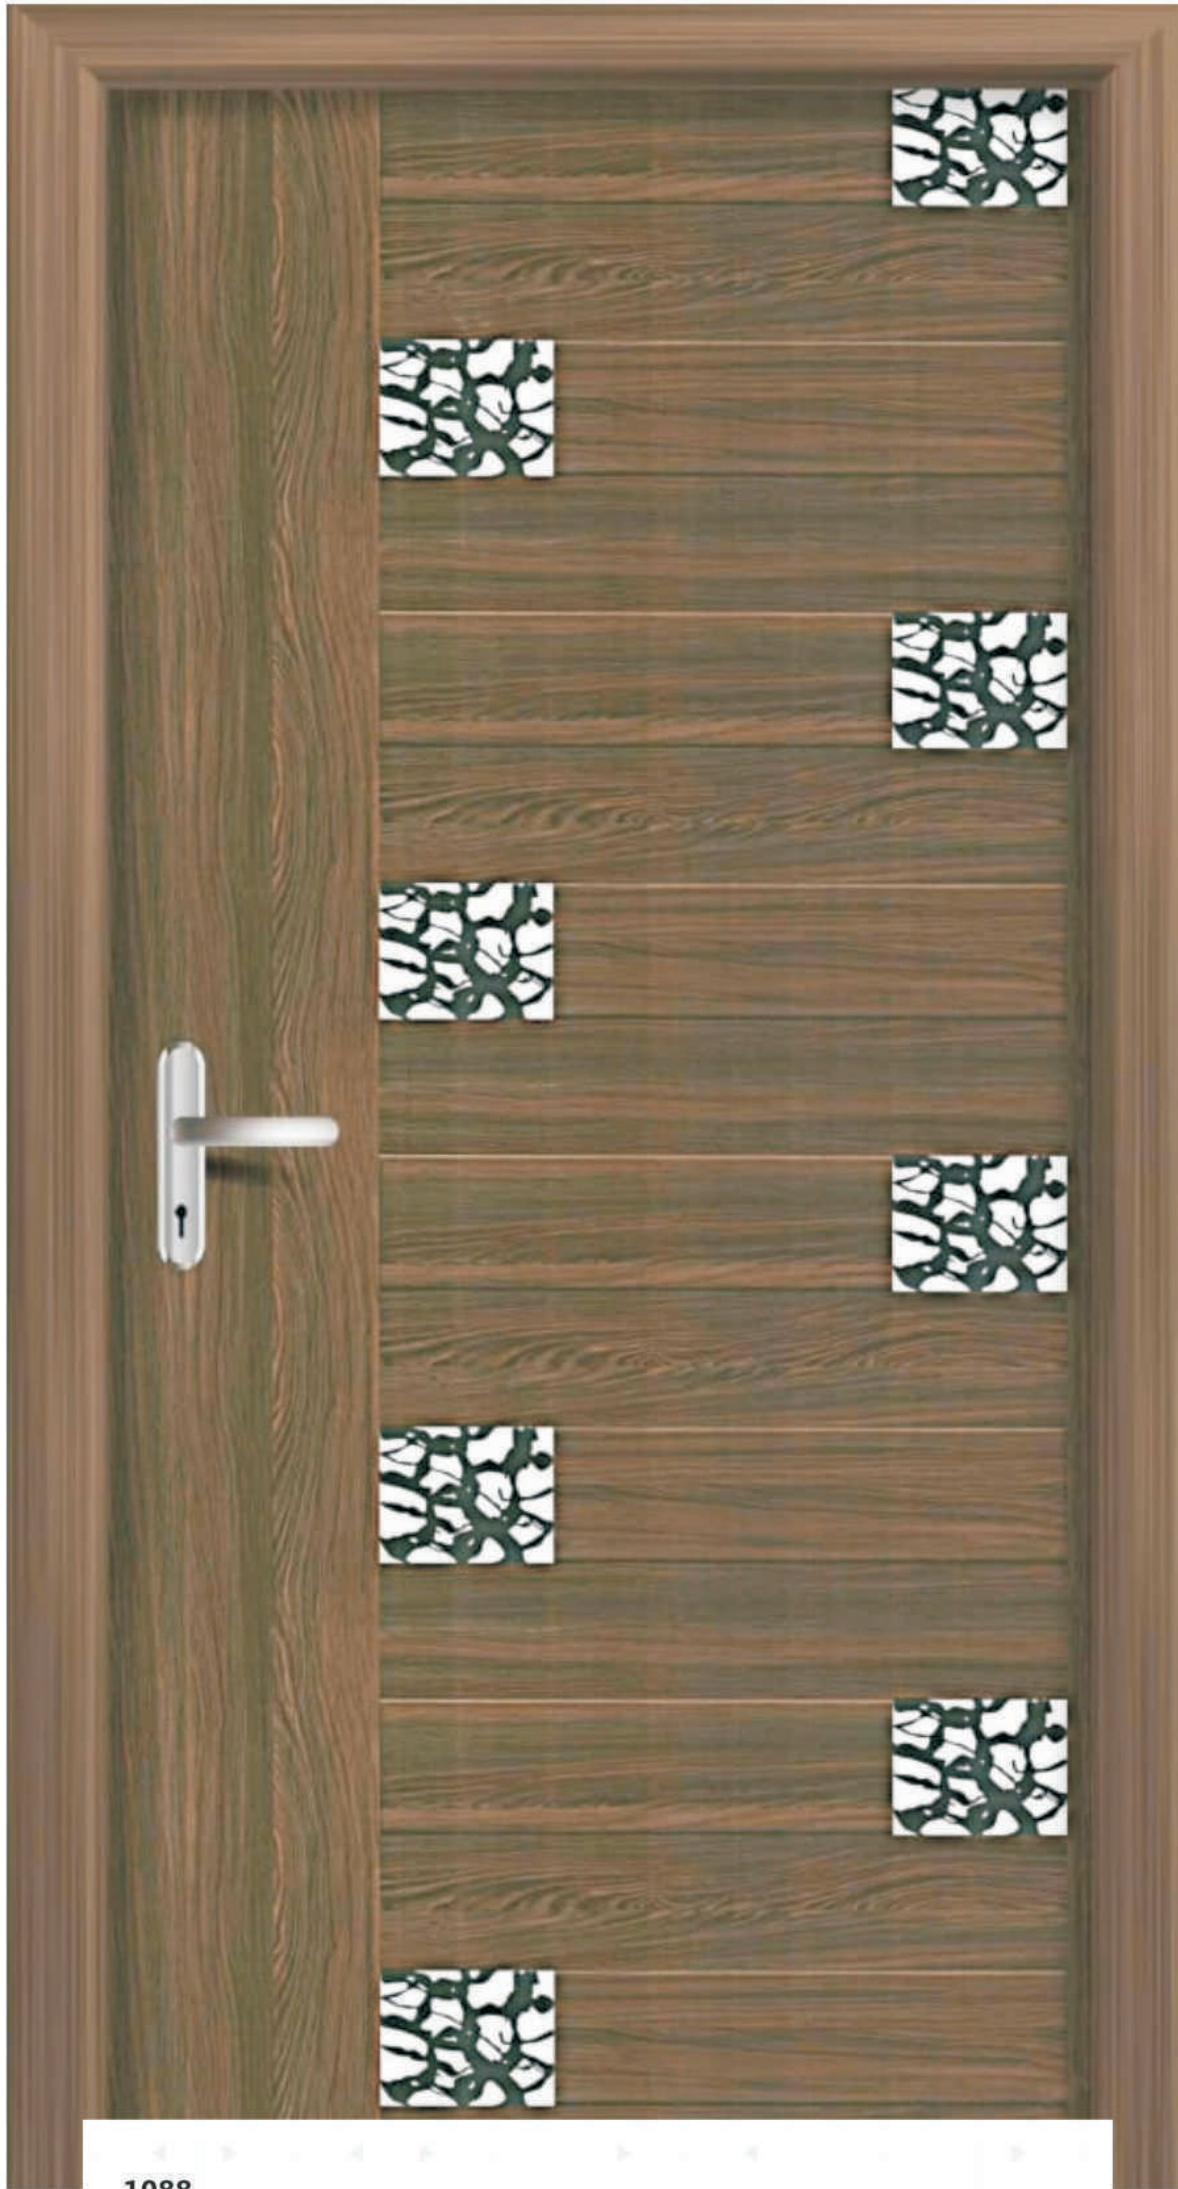

CLASSIC NON-METAL

1088

SIZE AVAILABLE : 7x3.25 | 7x3

8x4 Size also available

RESIDENCE

OFFICE

COMMERCIAL

HOTEL