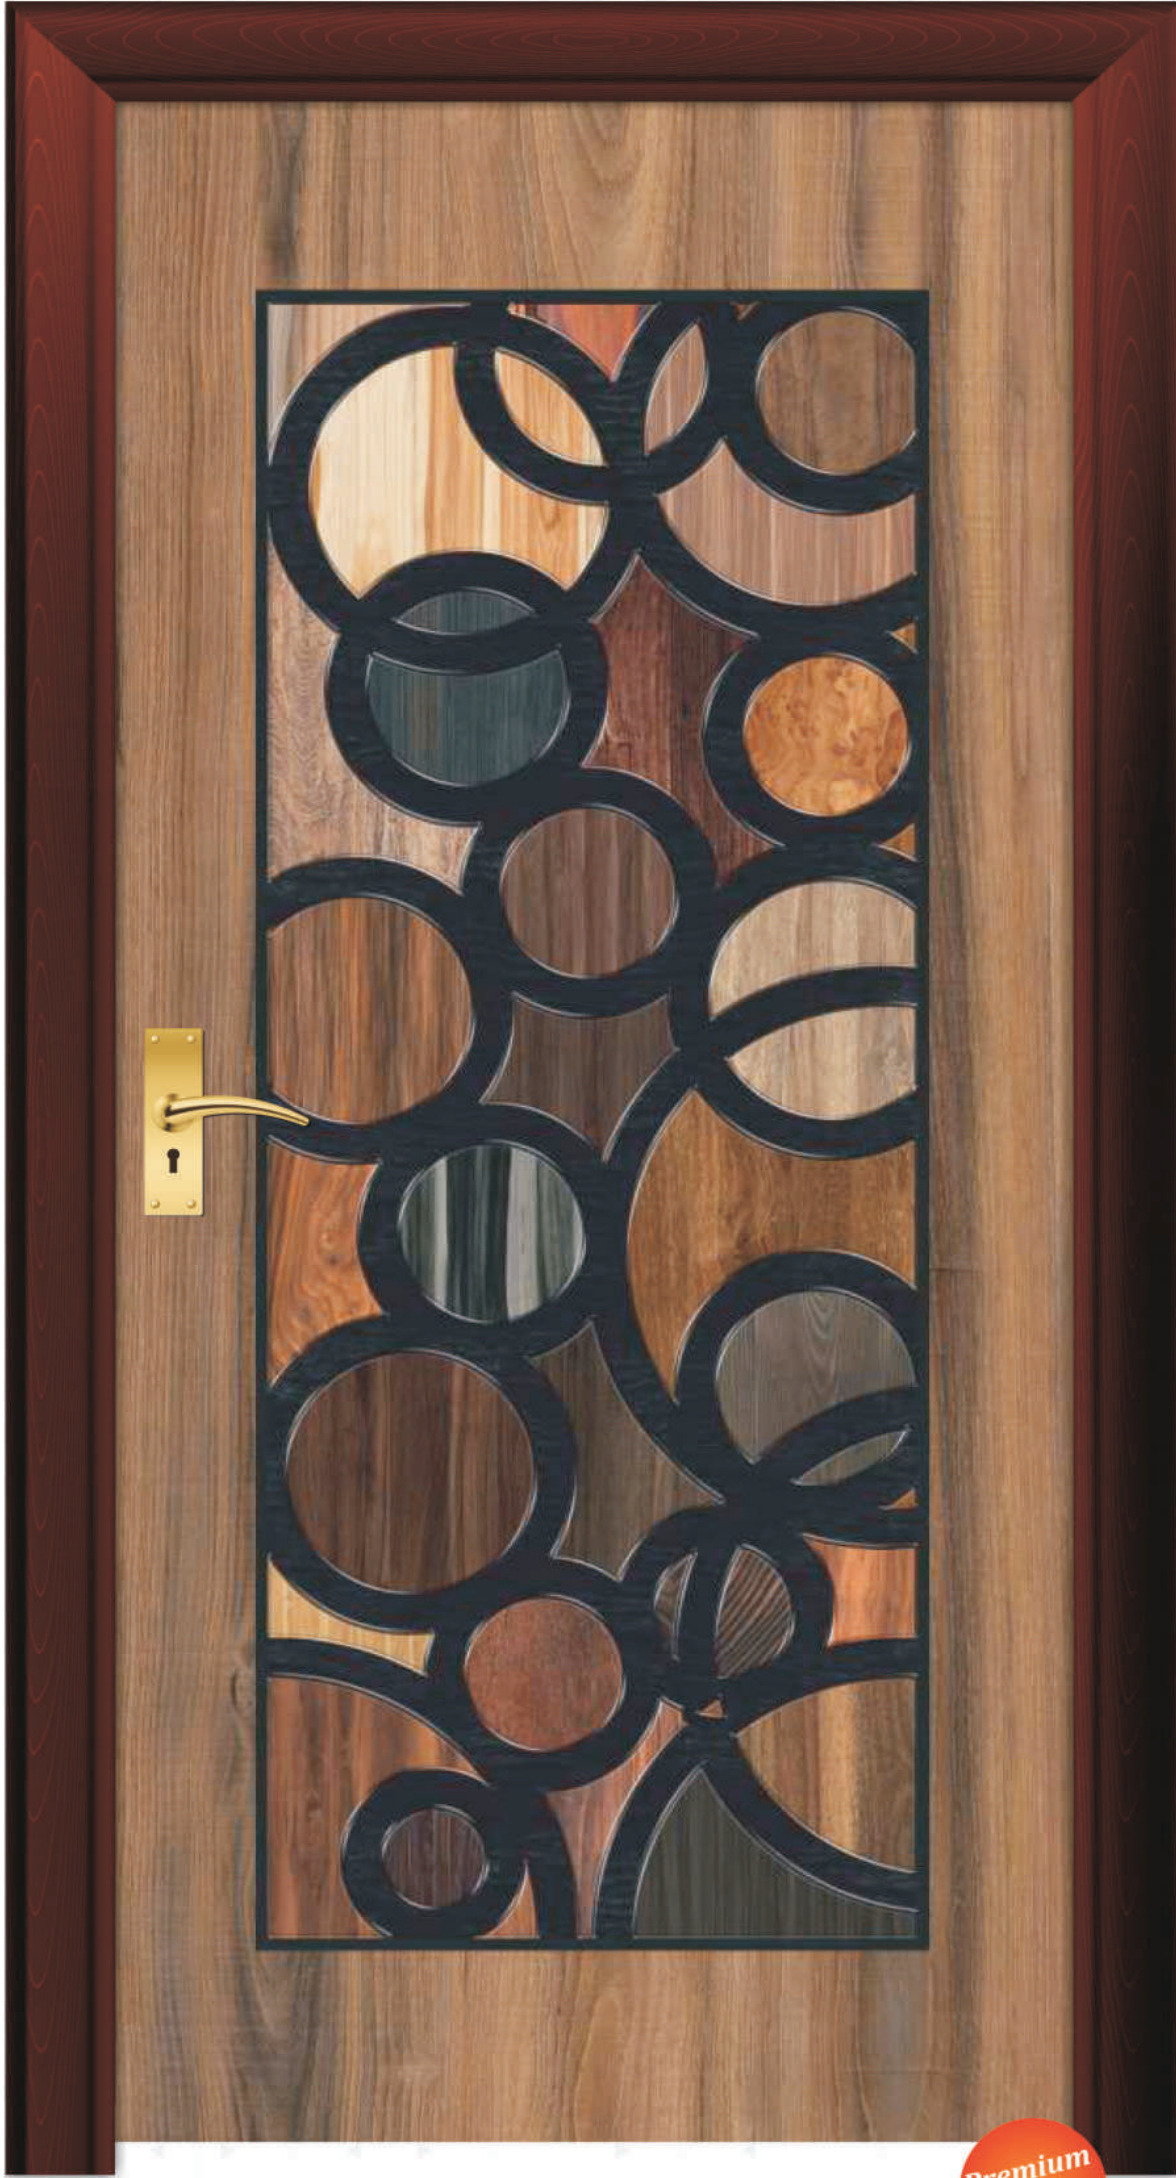

HD
DIGITAL

PREMIUM DIGITAL

HD 24
SIZE AVAILABLE : 7x3.25 | 7x3 | 8x4

Premium
Range

RESIDENCE

OFFICE

COMMERCIAL

HOTEL